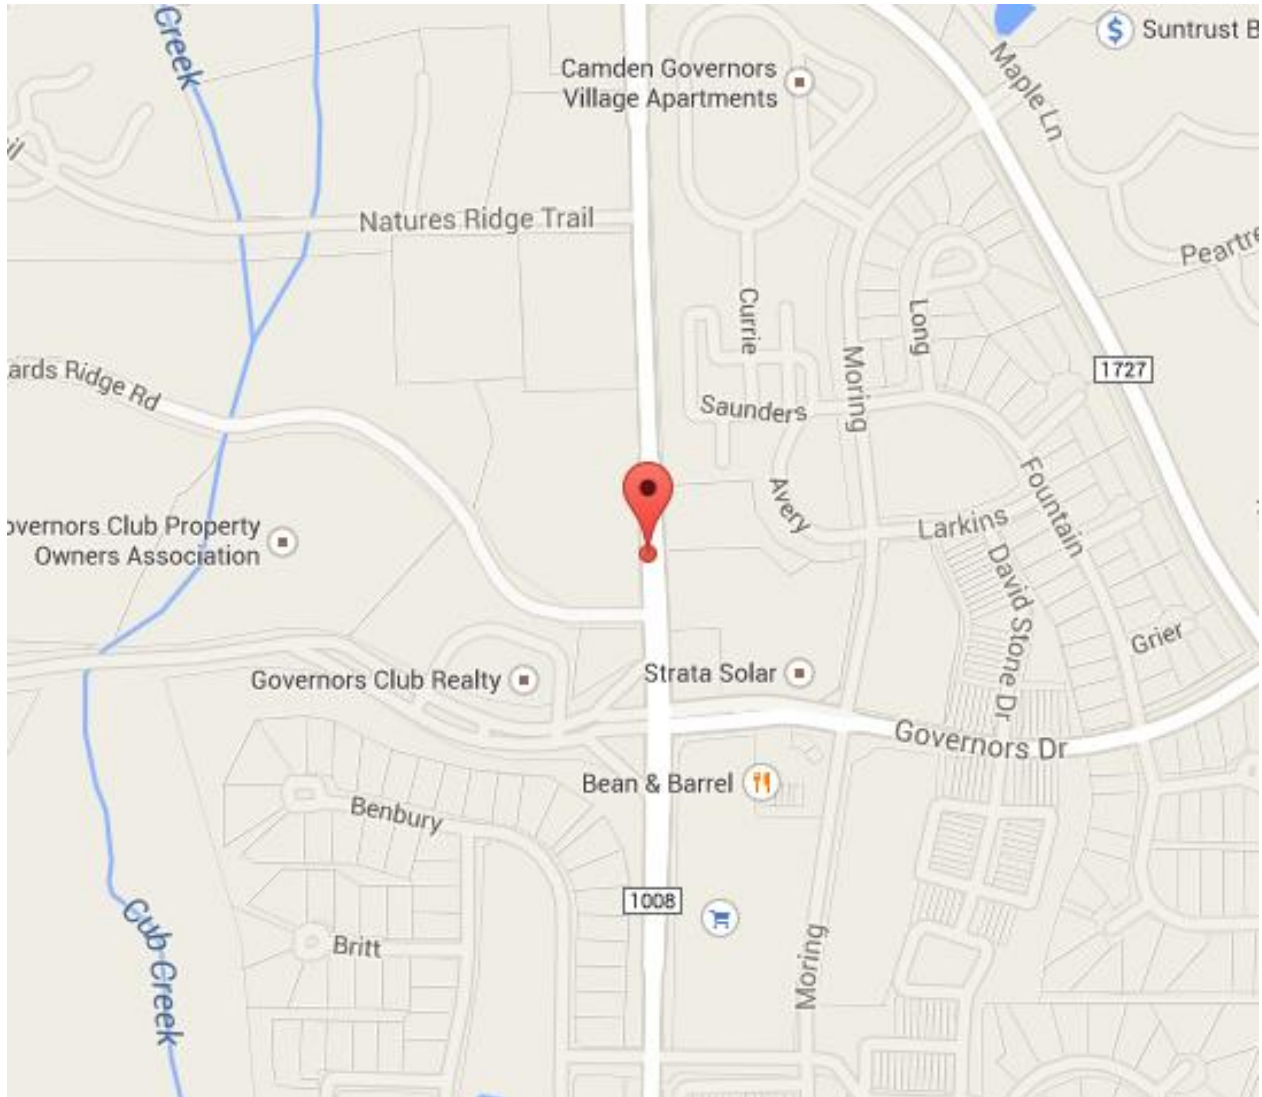

## Map and Directions

**Address:** 723 Mount Carmel Church Road Chapel Hill, NC, 27517

**Directions from downtown Chapel Hill/Carrboro/Highway 54:**

Our office is located about 3 miles down Mt. Carmel Church Rd. past the Chatham County line. We are on the right just past the Wellness Center. Look for a white picket fence. If you make it to the stoplight or Governor's Village shopping center, you've gone too far.

**Note:** There are two locations with the address 723 Mt. Carmel Church Rd. The first is located less than a mile off the highway. **This is NOT our office.** Continue down the road for another 2.5 miles and you will arrive at the correct location.